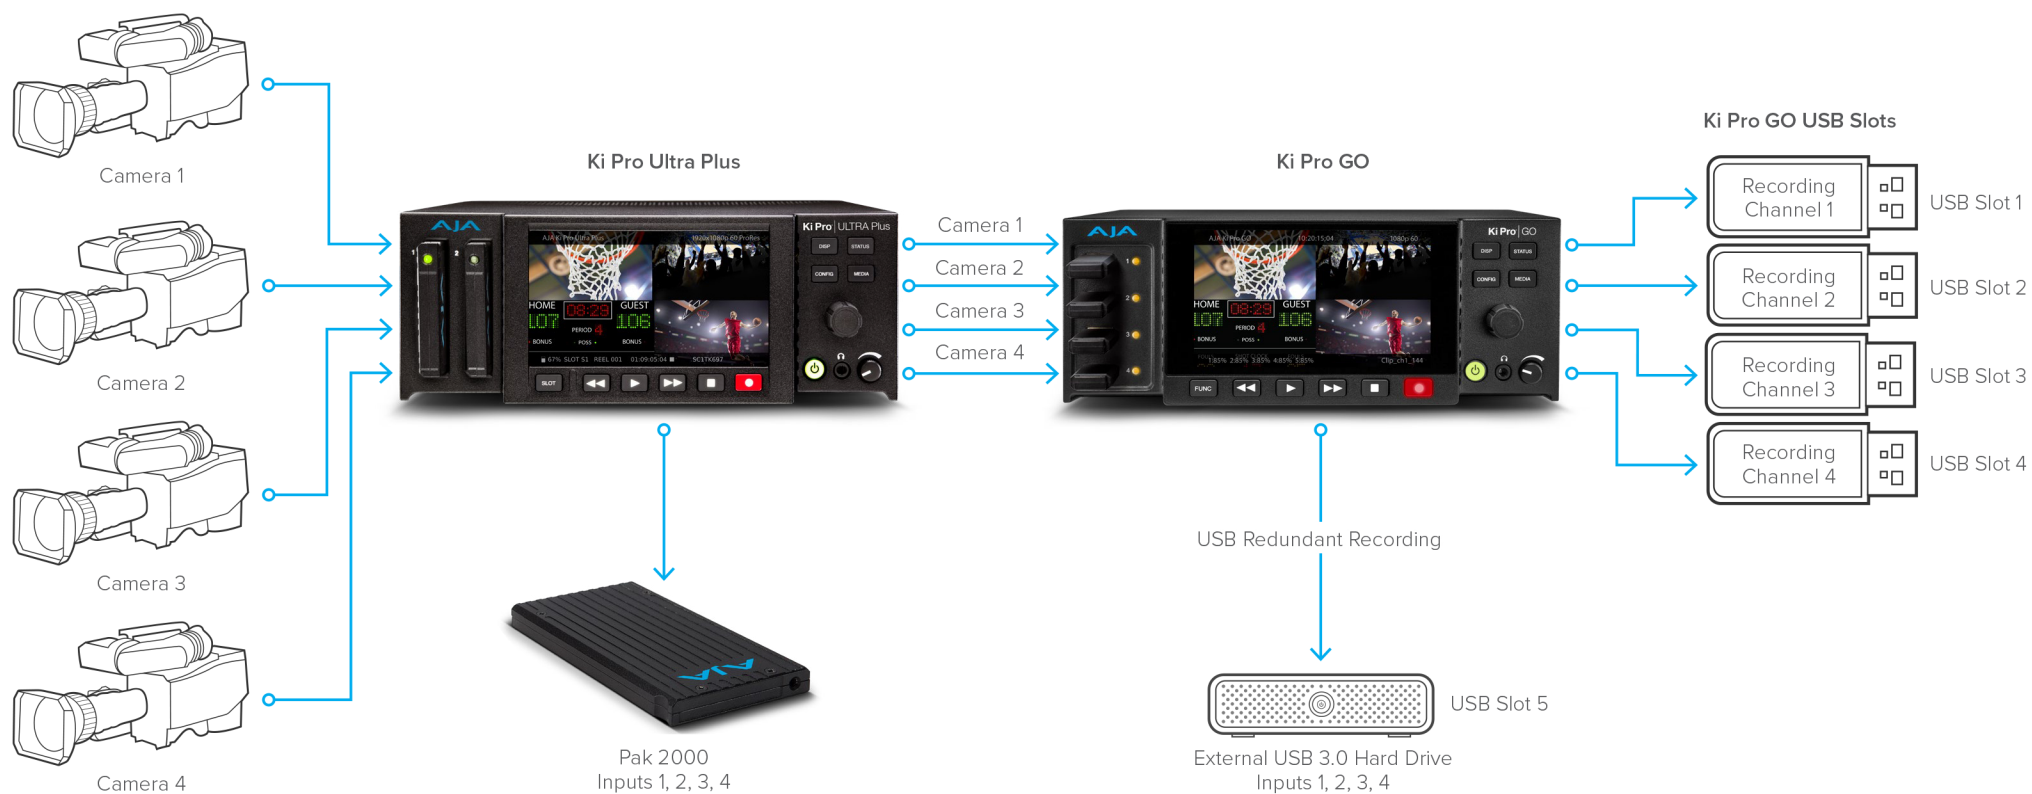

Ki Pro® | GO

USB Recording Mapping: Primary and Backup H.264 Recordings for Ki Pro Ultra Plus