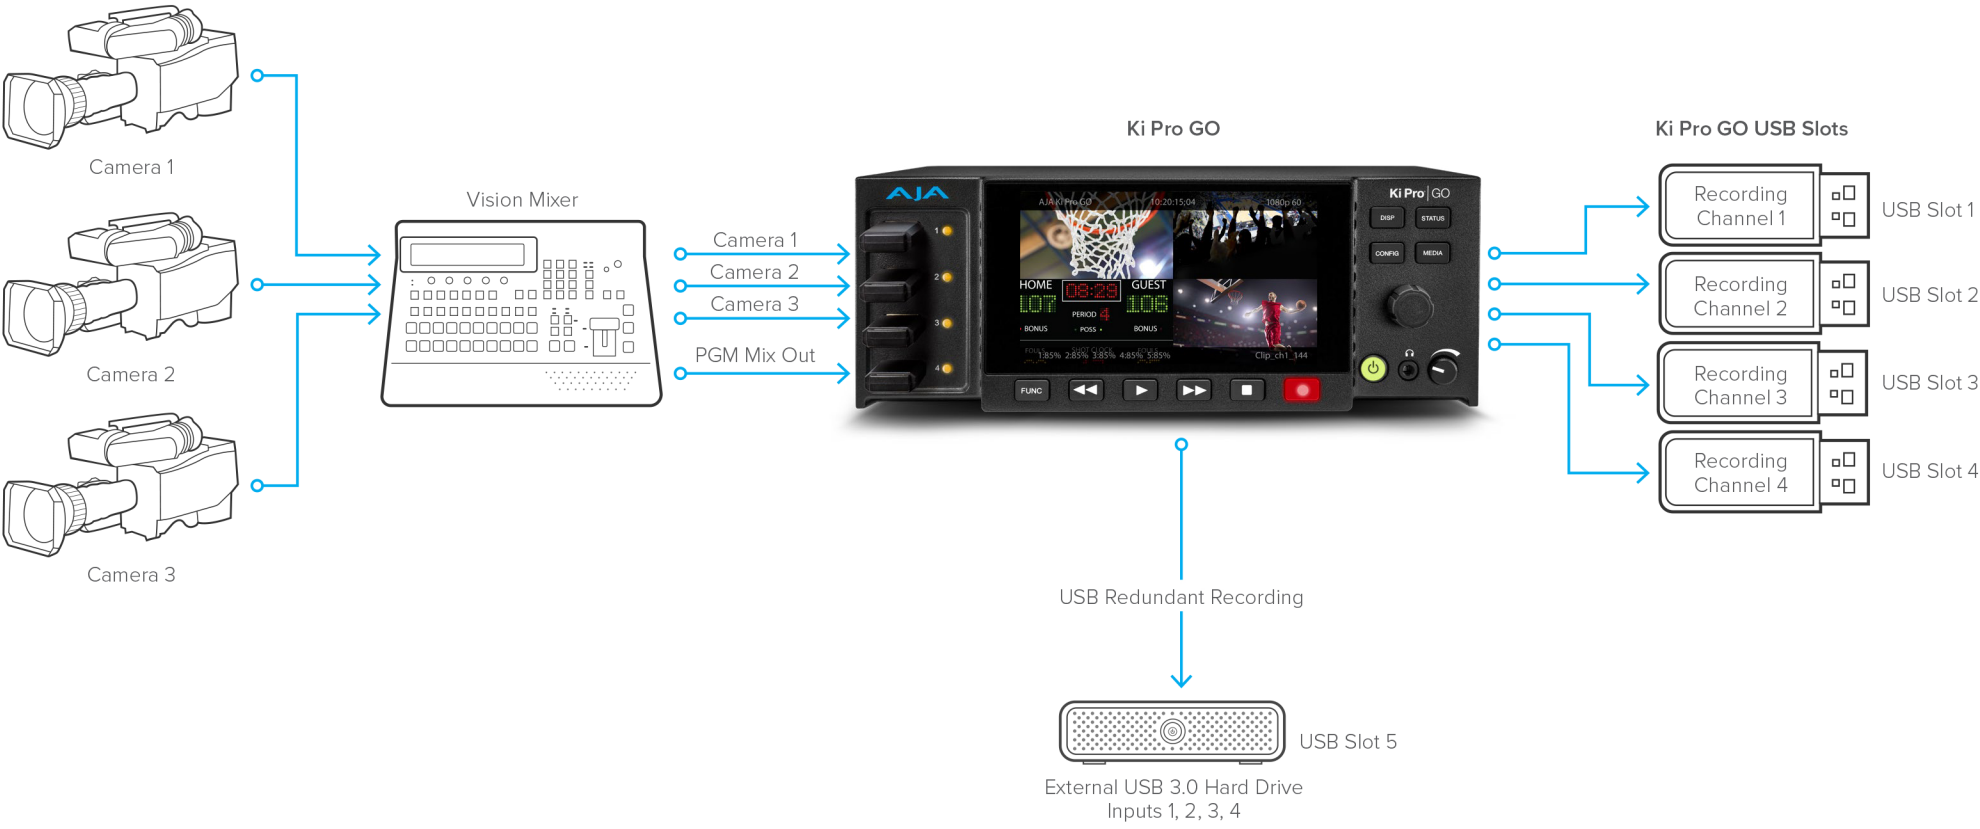

# Ki Pro<sup>®</sup> | GO

USB Recording Mapping: 3 Cameras, 1 PGM Primary and Backup Recordings